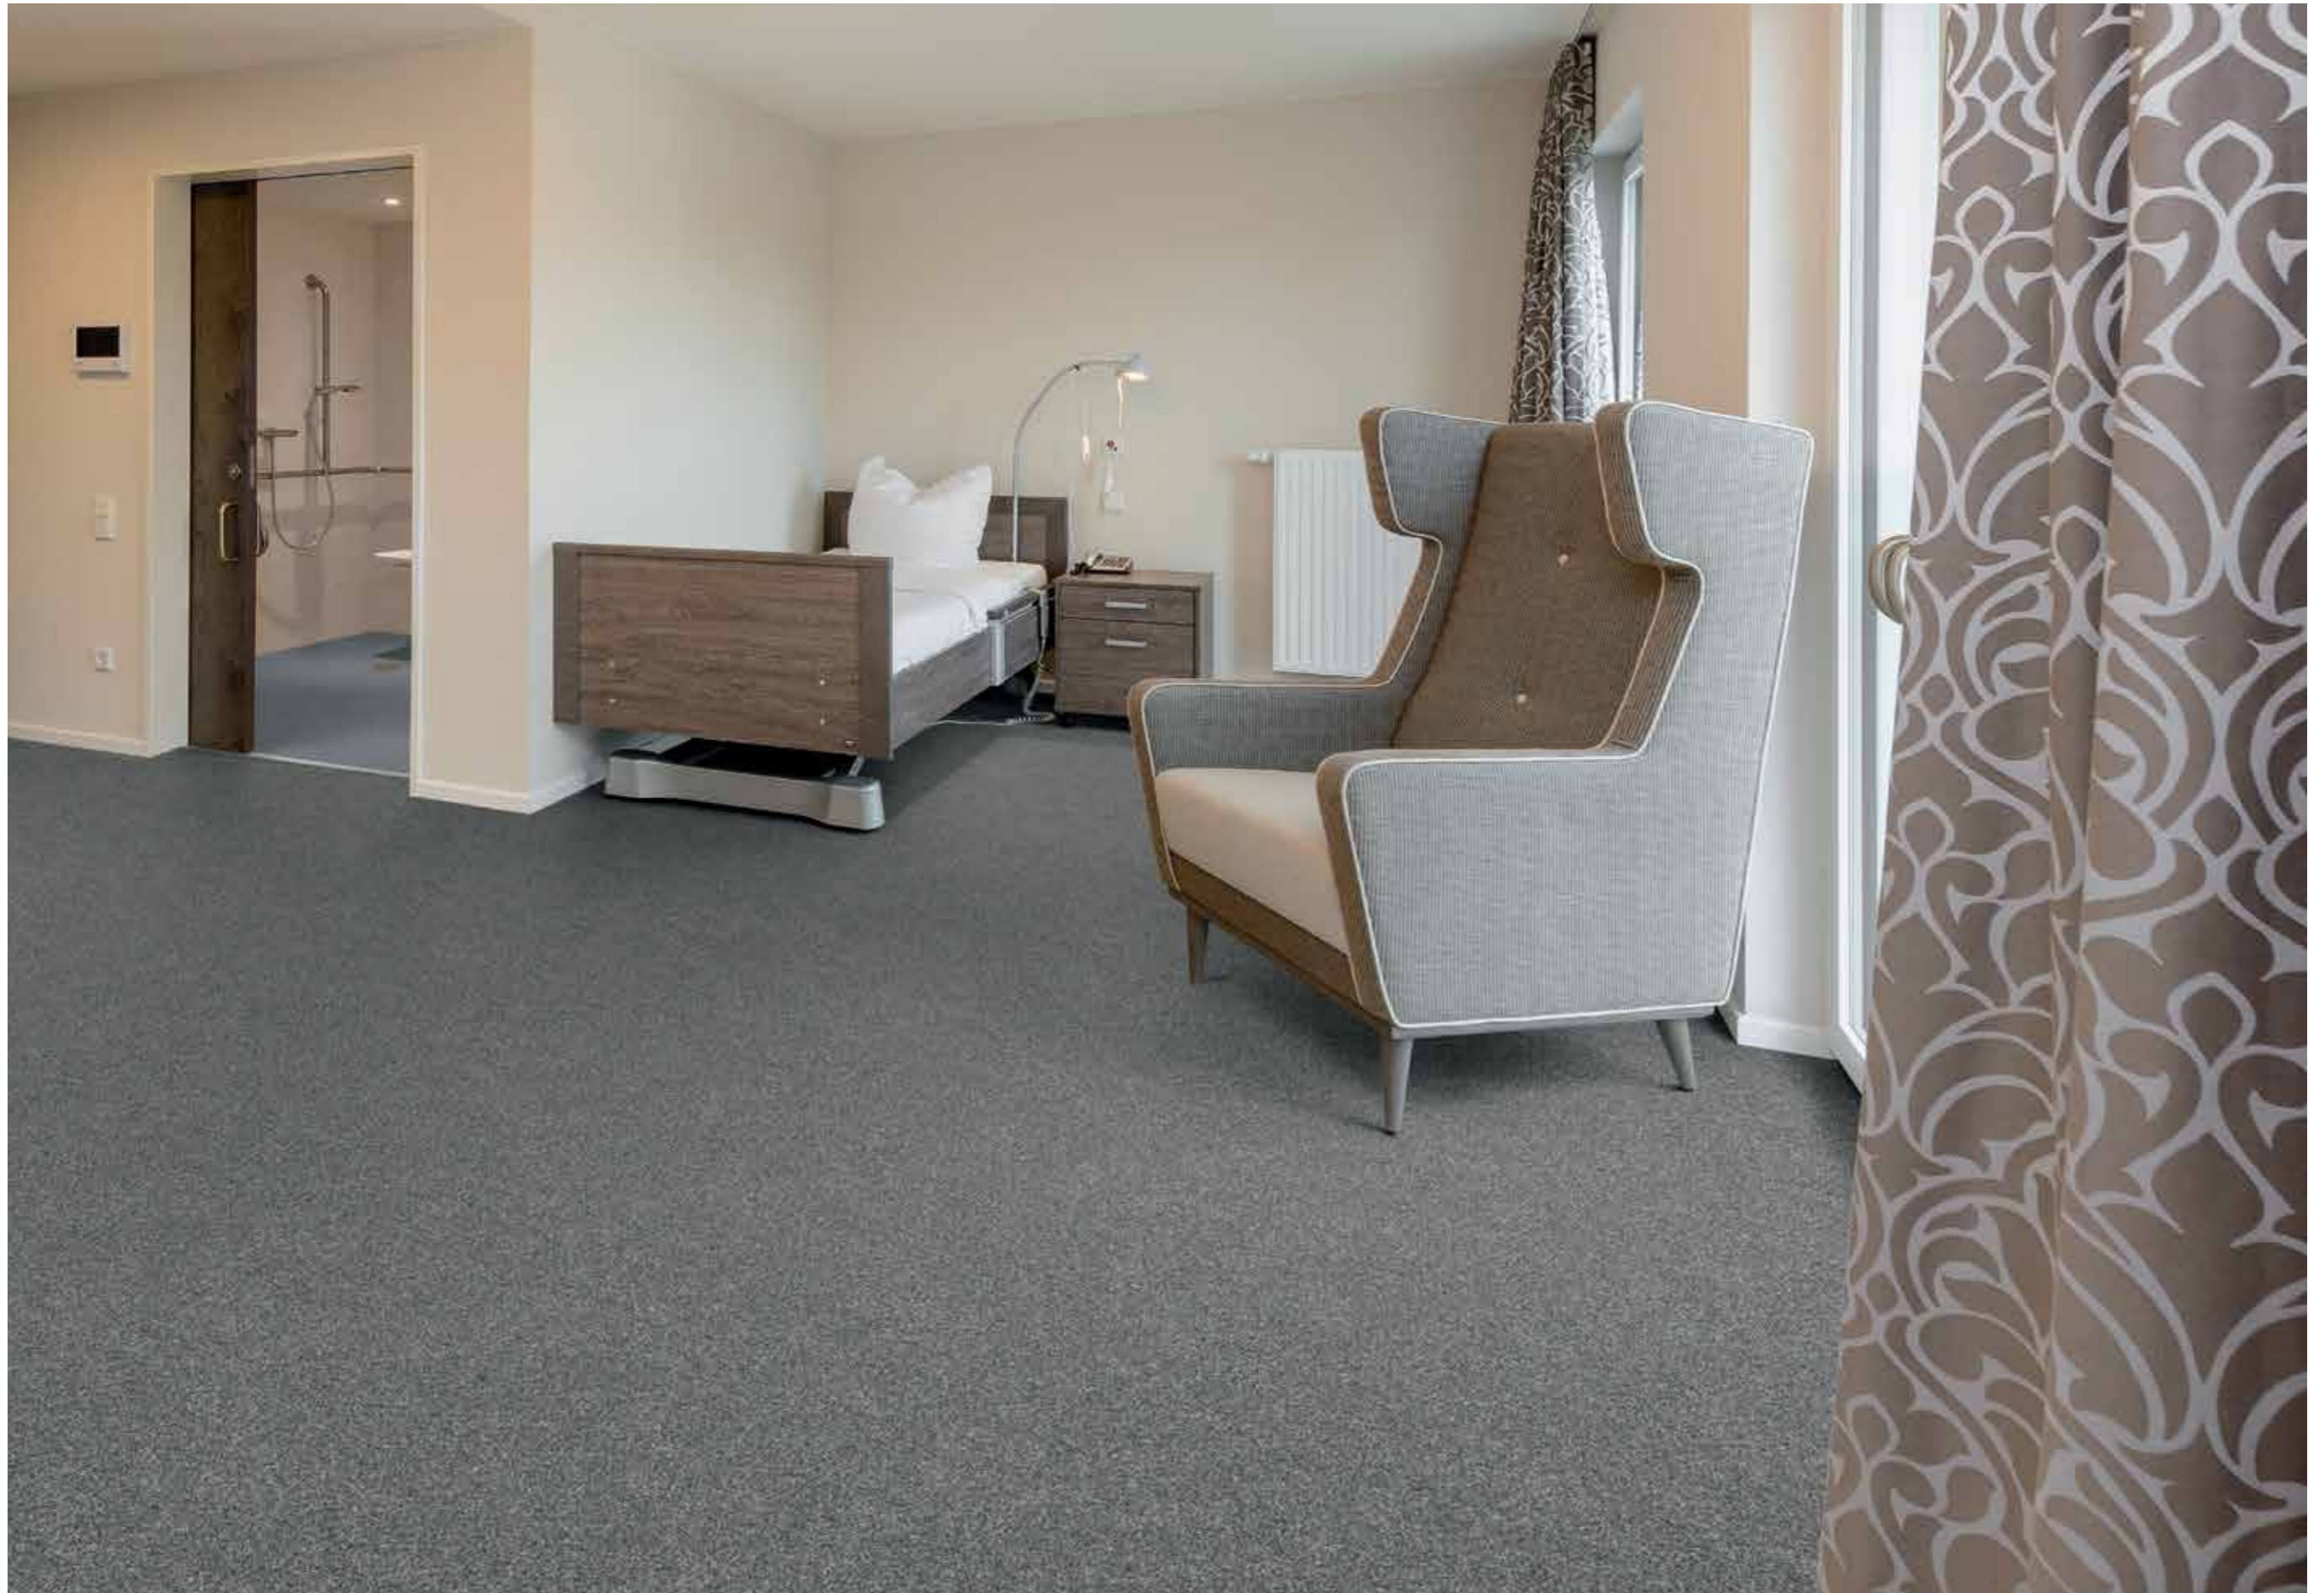

Scan the QR code to watch our loop pile installation video.

COMMUNIAL AREA

Carezone | Warm Sandstone Cut Pile 07121

FLOOR PLAN

Building designed by Edmund Williams Architects

BEDROOM & BATHROOM

Carezone | CoolSlate Cut Pile 07122, Tarasafe Standard | Storm 7773